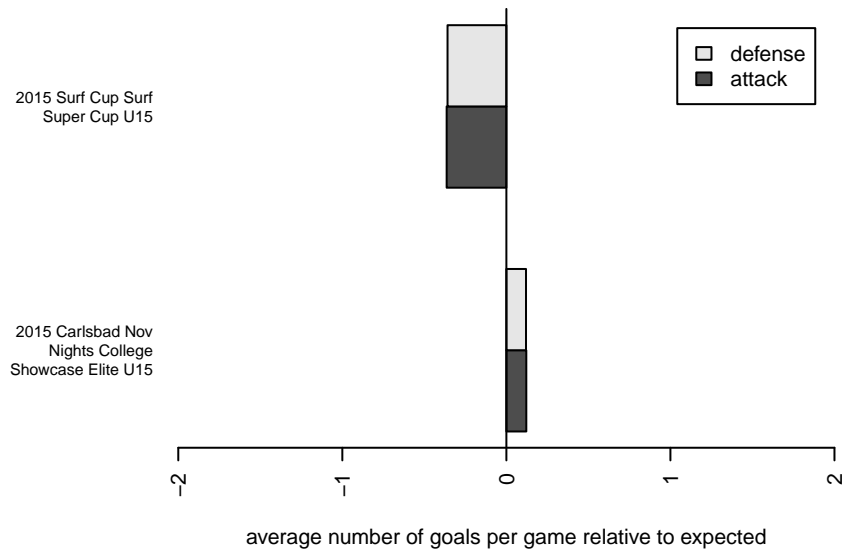

Venues played:  
 2015 Surf Cup Surf Super Cup U15  
 2015 Carlsbad Nov Nights College Showcase E

**Slammers FC EGSL G00**  
 Dots are actual minus expected GF (blue circles) and GA (red triangles).  
 Blue line is smoothed change in attack strength. Red is smoothed change in defense strength.

**attack and defense variance (black dot)  
relative to other teams  
and top 10 in region**

**attack and defense rating  
relative to others at age  
and all opponents in last 13 months**

**attack and defense rating  
relative to others at age  
and all opponents in last 13 months**

**Performance relative to 13 month average**

**Performance relative to 13 month average**

Distribution of opponents  
 Red = Lose zone, Blue = Win zone, Green = Even  
 Black line separates win/lose zones